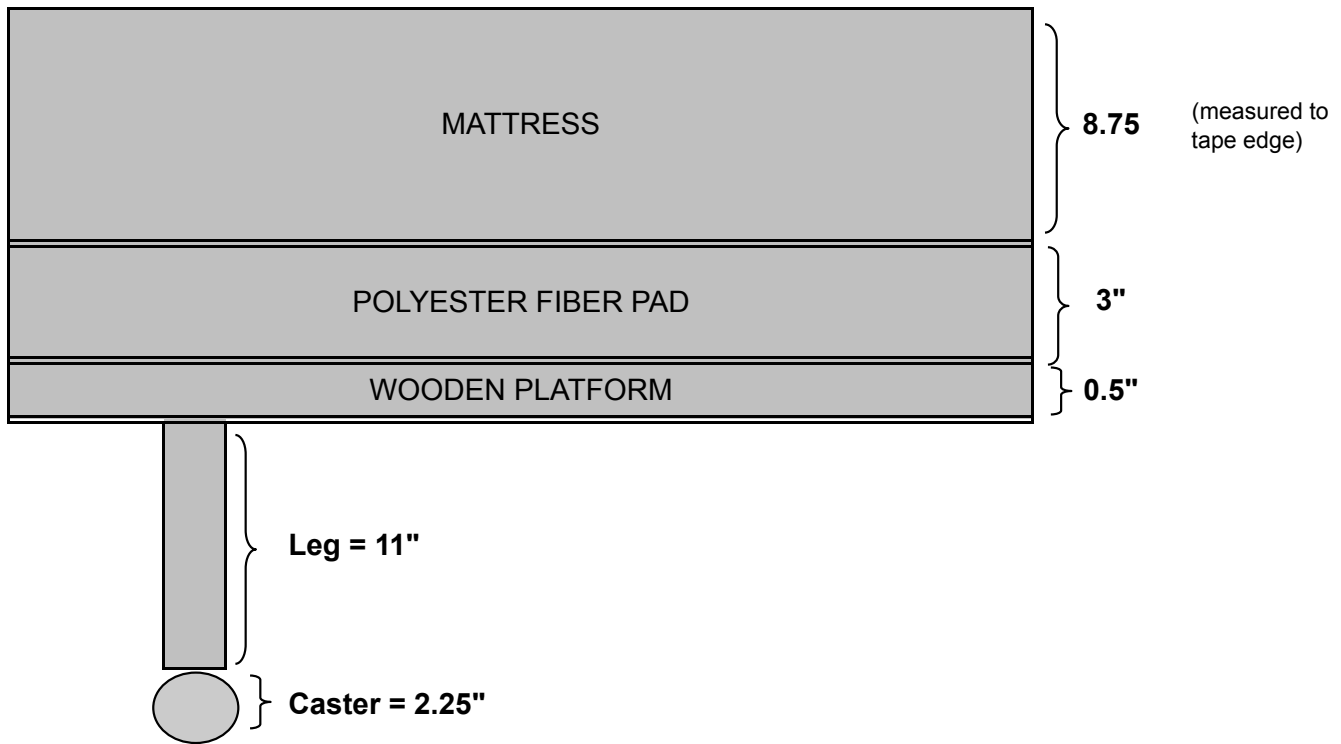

Hi-Lo (Premier Mattress)

Polyester Fiber Pad	3.0
Wooden Platform	0.5
Leg	11.0
Upholstery Allowance	0.25
Foundation Height (w/o caster)	14.75
Caster Height	2.25
Foundation Height (with caster)	17.00
Mattress Height (to tape edge)	8.75
Total Bed Height (with mattress & caster)	25.8
Total Bed Height (with mattress & no caster)	23.50
Hi-Lo Vertical Travel	7.0
Total Bed Height - Raised (with mattress & caster)	32.8
Total Bed Height - Raised (with mattress & no caster)	30.50

Note 1 > Hi-Lo raises vertically 7" but also travels horizontally 7" towards the foot end of the bed.

Note 2 > Hi-Lo mattresses measure 10.25" to the crown. Hi-Lo mattresses measure 8.75" to the taped edge. Beware & tell customers that mattress measurements are +/- 1/4" which could cause a total of 1/2" difference.

Hi-Lo (Low Profile Mattress)

Polyester Fiber Pad	3.0
Wooden Platform	0.5
Leg	11.0
Upholstery Allowance	0.25
Foundation Height (w/o caster)	14.75
Caster Height	2.25
Foundation Height (with caster)	17.00

Note 1 > Hi-Lo raises vertically 7" but also travels horizontally 7" towards the foot end of the bed.

Note 2 > Low profile mattress measures 5.5" to the crown. Mattress measures 4" to the taped edge. Beware & tell customers that mattress measurements are +/- 1/4" which could cause a total of 1/2" difference.