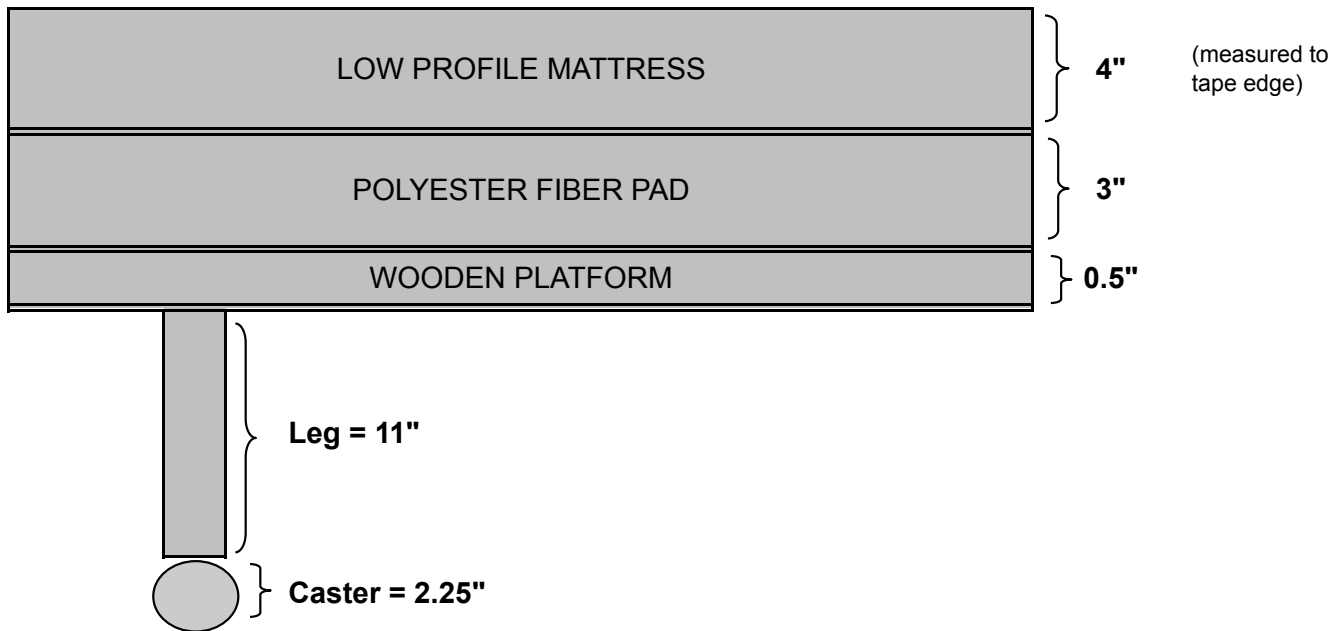

Hi-Lo (Premier Mattress)

Polyester Fiber Pad	3.0
Wooden Platform	0.5
Leg	11.0
Upholstery Allowance	0.25
Foundation Height (w/o caster)	14.75
Caster Height	2.25
Foundation Height (with caster)	17.00
Mattress Height (to tape edge)	8.75
Total Bed Height (with mattress & caster)	25.8
Total Bed Height (with mattress & no caster)	23.50
Hi-Lo Vertical Travel	7.0
Total Bed Height - Raised (with mattress & caster)	32.8
Total Bed Height - Raised (with mattress & no caster)	30.50

Note 1 > Hi-Lo raises vertically 7" but also travels horizontally 7" towards the foot end of the bed.

Note 2 > Hi-Lo mattresses measure 10.25" to the crown. Hi-Lo mattresses measure 8.75" to the taped edge. Beware & tell customers that mattress measurements are +/- 1/4" which could cause a total of 1/2" difference.

Hi-Lo (Low Profile Mattress)

Polyester Fiber Pad	3.0
Wooden Platform	0.5
Leg	11.0
Upholstery Allowance	0.25
Foundation Height (w/o caster)	14.75
Caster Height	2.25
Foundation Height (with caster)	17.00

Note 1 > Hi-Lo raises vertically 7" but also travels horizontally 7" towards the foot end of the bed.

Note 2 > Low profile mattress measures 5.5" to the crown. Mattress measures 4" to the taped edge. Beware & tell customers that mattress measurements are +/- 1/4" which could cause a total of 1/2" difference.